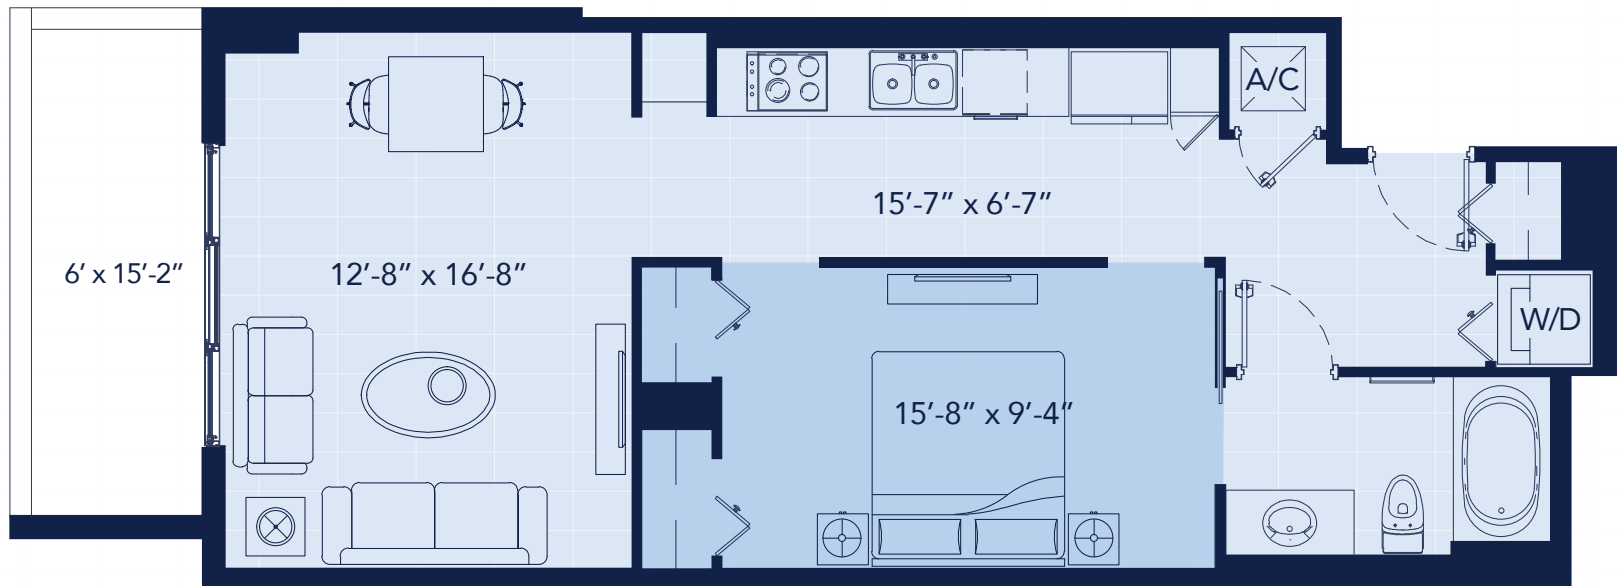

NEW RIVER

YACHT CLUB

APARTMENT RESIDENCES

26°7'3.11"N 80°8'37.09"W

APARTMENT RESIDENCES F-18 STUDIO - 1 BATHROOM

UNIT AREA	728 square feet
BALCONY AREA	92 square feet
TOTAL AREA	820 square feet

T 954.635.5923 NEWRIVERYC.COM

Oral representations cannot be relied upon as correctly stating representations of the lessor. All dimensions are approximate, floor plans and development plans are subject to change.