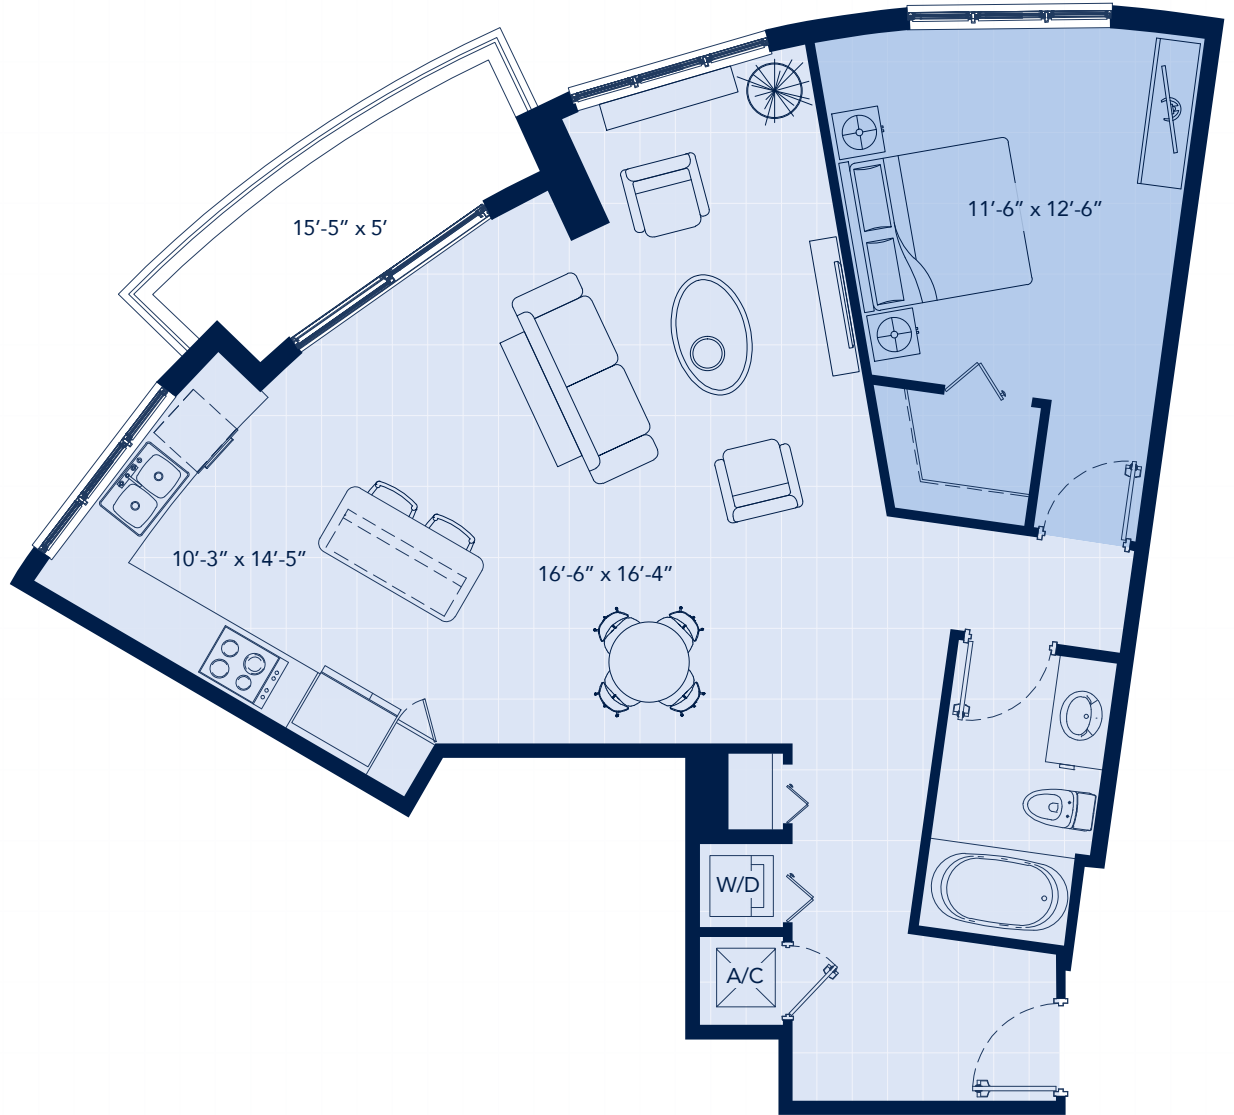

NEW RIVER

YACHT CLUB

APARTMENT RESIDENCES

26°7'3.11"N 80°8'37.09"W

APARTMENT RESIDENCES F-08

1 BEDROOM - 1 BATHROOM

UNIT AREA 922 square feet

BALCONY AREA 71 square feet

TOTAL AREA 993 square feet

T 954.635.5923 NEWRIVERYC.COM

Oral representations cannot be relied upon as correctly stating representations of the lessor. All dimensions are approximate, floor plans and development plans are subject to change.