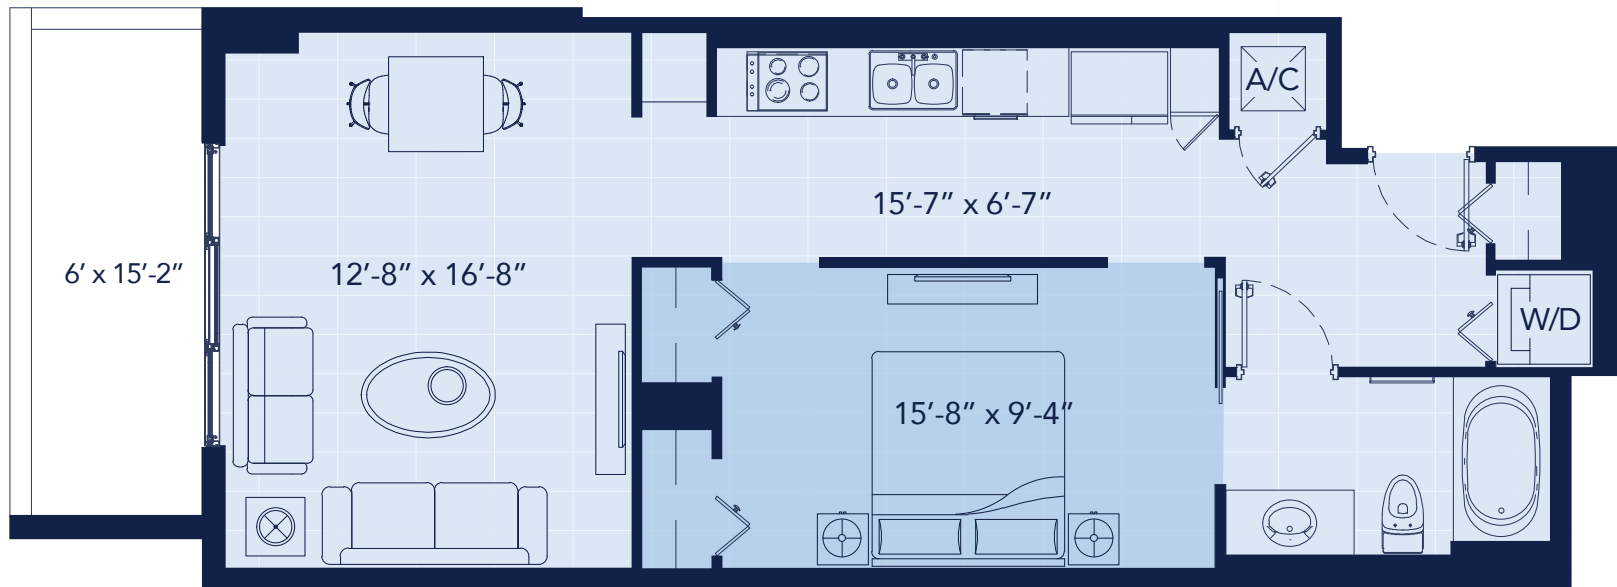

# NEW RIVER

YACHT CLUB

APARTMENT RESIDENCES

26°7'3.11"N 80°8'37.09"W

## APARTMENT RESIDENCES F-18 STUDIO - 1 BATHROOM

UNIT AREA	728 square feet
BALCONY AREA	92 square feet
<b>TOTAL AREA</b>	<b>820 square feet</b>

T 954.635.5923 NEWRIVERYC.COM

Oral representations cannot be relied upon as correctly stating representations of the lessor. All dimensions are approximate, floor plans and development plans are subject to change.